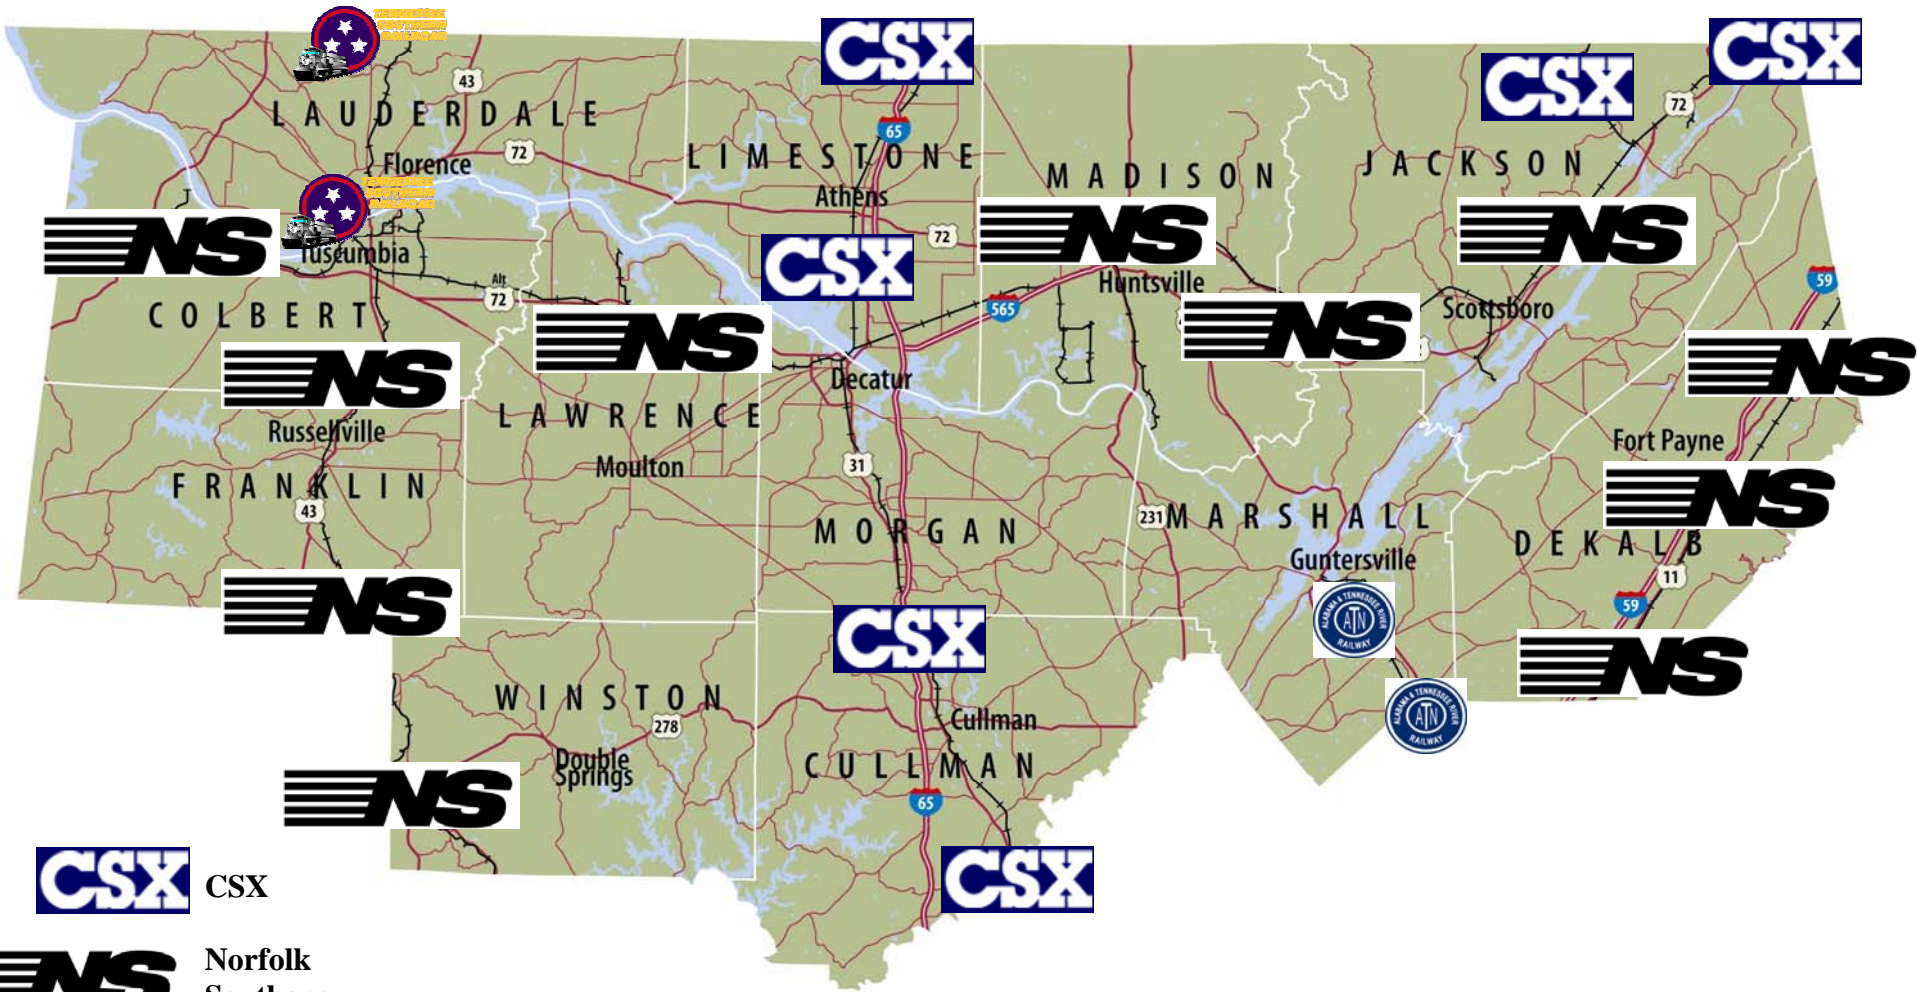

# Rail Lines in North Alabama

 CSX

 Norfolk Southern

 Tennessee Southern Railroad

 Alabama & TN River Railway

**NORTH ALABAMA**  
INDUSTRIAL DEVELOPMENT ASSOCIATION